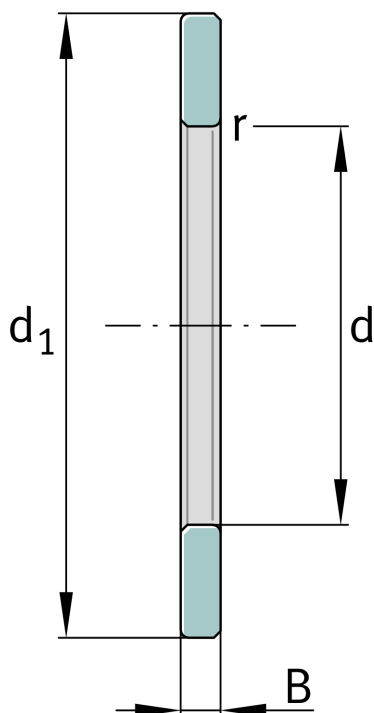

**WS89306**

Shaft locating washer

Schaeffler ID:
0000252160000Axial cylindrical roller bearings 893, single
direction, comprising K893, GS, WS

Technical information

**Main Dimensions & Performance Data**

d	30 mm	Bore diameter
d ₁	60 mm	Lip diameter shaft washer
B	6.25 mm	Height shaft washer
	99.6 g	Weight

Mounting dimensions

r _{min}	1 mm	minimum chamfer dimension
------------------	------	---------------------------